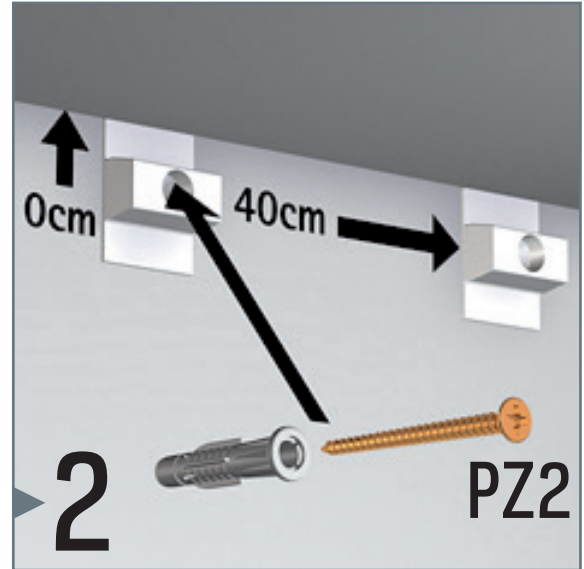

CLICK RAIL

3 CLIPS/M - 30 KG/M

installation movie:

FLEXIBLE
SAFE
STRONG