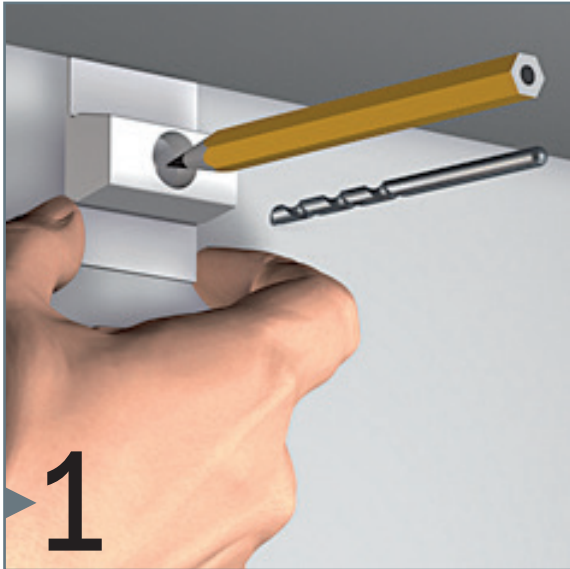

CLICK RAIL

3 CLIPS/M - 30 KG/M

installation movie:

FLEXIBLE
SAFE
STRONG